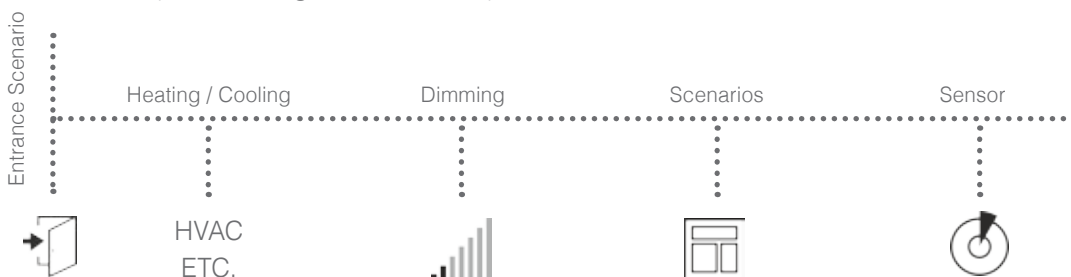

With KNX Perfect service quality

Comfort and savings are presented together with KNX products.

KNX products make your places easily controllable and enable you to make more than one action at the same time. Through Combo modules, touch panels, switches-sockets and detectors used in KNX system, you can perform the control of curtain-blind, air-conditioning and lighting easily. All the products used in KNX system are certified and passed all the required tests.