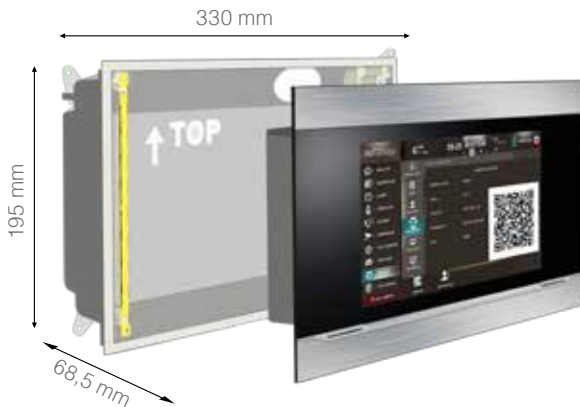

## INTERRA SIZES

Interra offers you 10.1" and 7" Touch Panels being in the appropriate size for any place.

10.1 inch 345 mm ITR-110-0104

7 inch 260 mm ITR-107-0104

Interra 10.1" flush mounted receptacle ITR-110-9004  
Interra 7" flush mounted receptacle ITR-107-9004