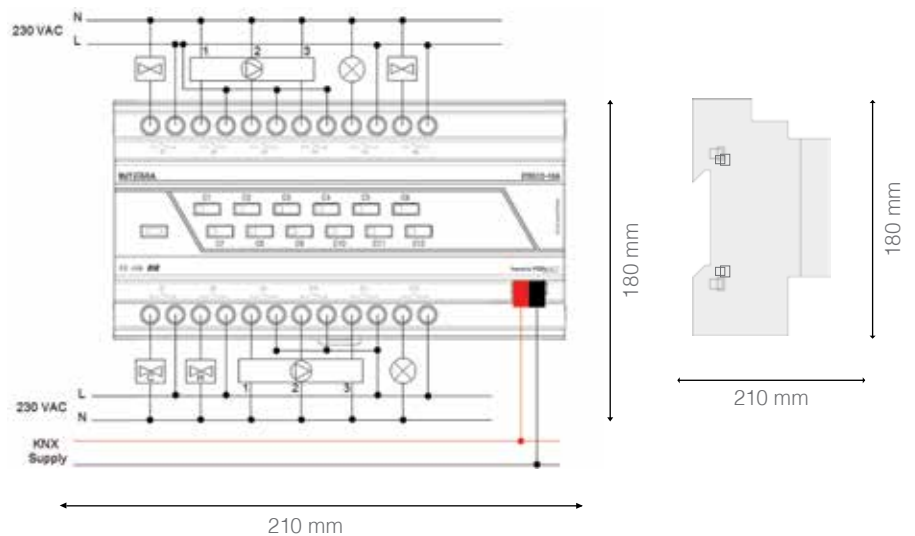

## FUNCTIONS

- Lighting
- Heating
- Curtain-Blind
- Curtain-Blind 24V
- Fan Coil 2 conduits
- Fan Coil 4 conduits.