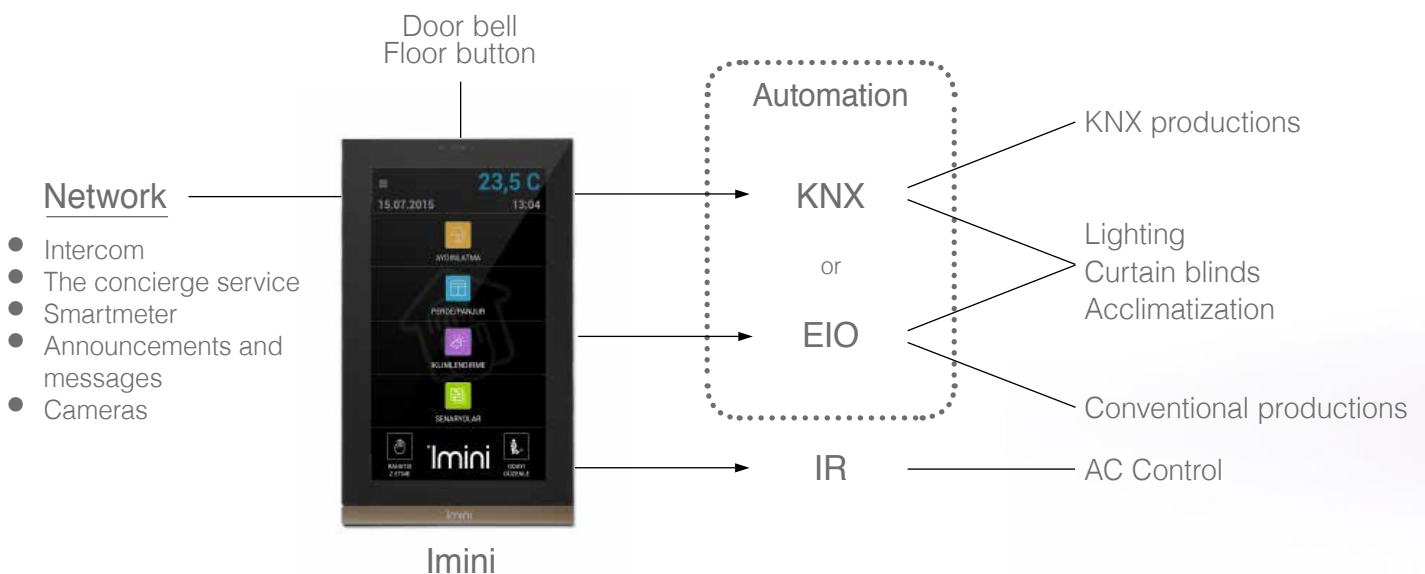

Imini

The new generation touch-panel Imini opens the doors to a new lifestyle of housing. By providing more control, Imini meets you to a simpler life. Will be a significant helper with its features by having building communication applications (intercom and concierge services), messaging management, and receiving announcements.

- Dynamic user interface
- All automation controls
- Lighting, curtain blinds, acclimatization
- AC (Air conditioning)
- Concierge Services
- SIP intercom
- Messaging, announcements, suggestions and complaints

Frame options: Black, stainless steel, aluminum, or personal manufacture