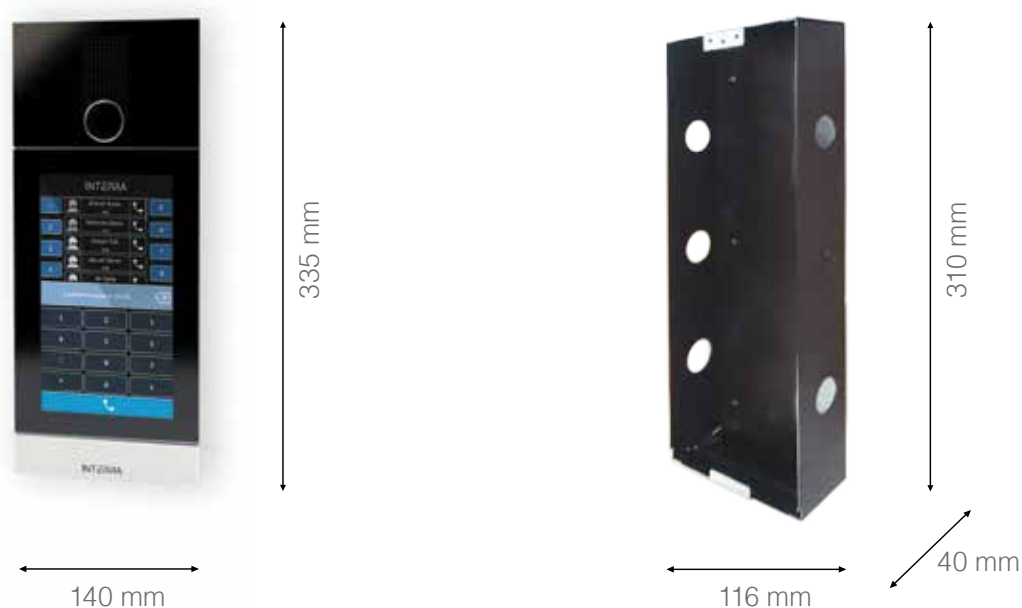

INTERRA INTERCOM MEASUREMENTS

Intercom ITR-601-0011

TECHNICAL FEATURES

CPU	ARM Cortex™-A7 Dual-Core 2 x 1.2 GHz
Memory	Min 1 GB DDR3
Storage	Min 8 GB with EMMC (sandisk) disc technology
Video	HD H.264 2160p video decoding H.264 High Profile 1080p@30fps or 720p@60fps encoding
Audio	Integrated HI-FI 100dB Audio Codec 2x15 Watts speaker amplifier Analogue microphone with noise cancellation I2S Digital microphone connector 1 x 3W Speaker
KNX	Certificated by KNX.org
OS	Android 4.2.2 / Linux (Debian / Ubuntu / Fedora / tLinaro)
Working Temperature	-20 °C +70 °C
USB	2x USB-HOST with USB2.0 spec, 1xUSB-OTG